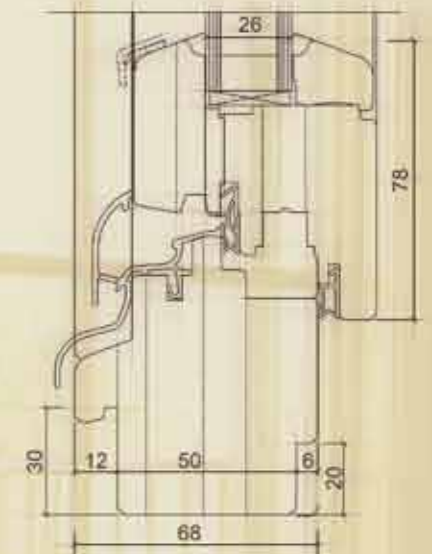

**Values:**

Ug= 1,1 W/m2K  
Uw= 1,6 W/m2K  
Rw= 32 dB (-1;5)

**Technical parameters:**

Two-ply cover with 26 mm thickness heat-insulating glass structure.

**Tailor made modification values:**

- temperature
- voice
- security