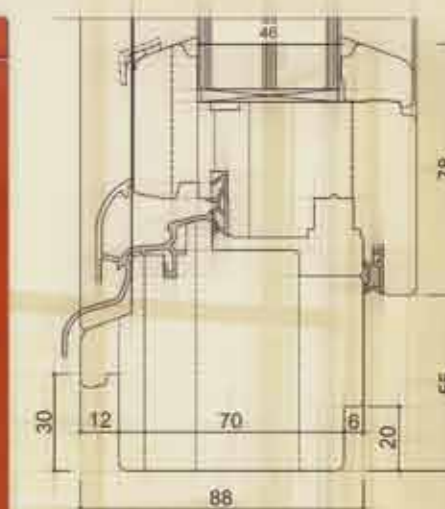

Reality from nature

The uncrowned king of our window product group is the Premium 88 mm shut-off composition of wood and high-quality. Besides its excellent sound and heat insulation, and its high-quality, the elegant colours and forms make this product exclusive. Make your dreams come true! Create secure, safe and harmonic home for your family!

Values:

U_g= 0,6 W/m²K
U_w= 1,0 W/m²K
R_w= 32 dB (-1;5)

Technical parameters:

Three-ply cover with 46 mm thickness heat-insulating glass structure.

Tailor made modification values:

- temperature
- voice
- security

Shielding technical systems:

- shutter
- plywood
- insect net

Complementary elements of the product:

- window-sill
- splat

Advantage:

- aluminium leaf-wing cover and beak withstanding the test of weather
- qualitative wooden raw material
- heat isolated glazing
- maximum comfort
- multipoint closing

Tips:

- tailor made setting

Option:

- optional standard or rustic profile