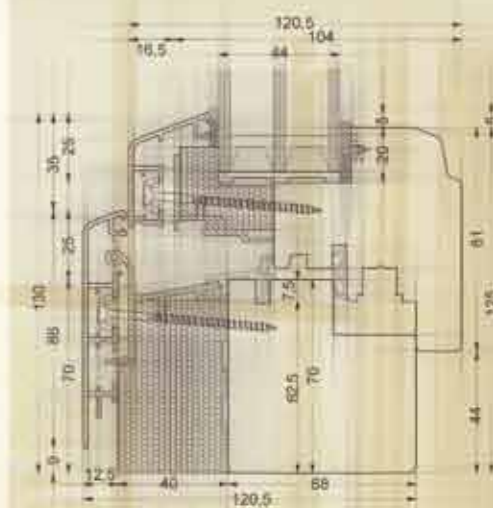

The harmony of tranquility and security

The triple-pane 44 mm thick glazing made of high-quality materials in our Passive Wood - Alu group of products makes you forget if it is a cold winter or a hot summer. You will always be provided the ideal temperature in your home.

Relax and enjoy the security and tranquility!

Values:

Ug= 0,60 W/m²K
Uw= 0,80 W/m²K
Rw= 32 dB (-1;5)

Technical parameters:

Triple-pane 44 mm thick thermal insulation glazing

Tailor made modification values:

- temperature • voice
- security • durability

Shading technology:

- aluminium shutters

Advantage:

- quality wood materials • thermal insulation glazing
- maximum comfort • closure on multiple points
- weather-proof external aluminium frame structure
- group of ALU profiles with wood patterns - by request
- profiles without glass slats, a unique appearance and design

Tips:

- There is airspace between the aluminium frame and the wooden structure, this ensures ventilation.

Option:

- Reveals and wings ALU profiles in several different colours